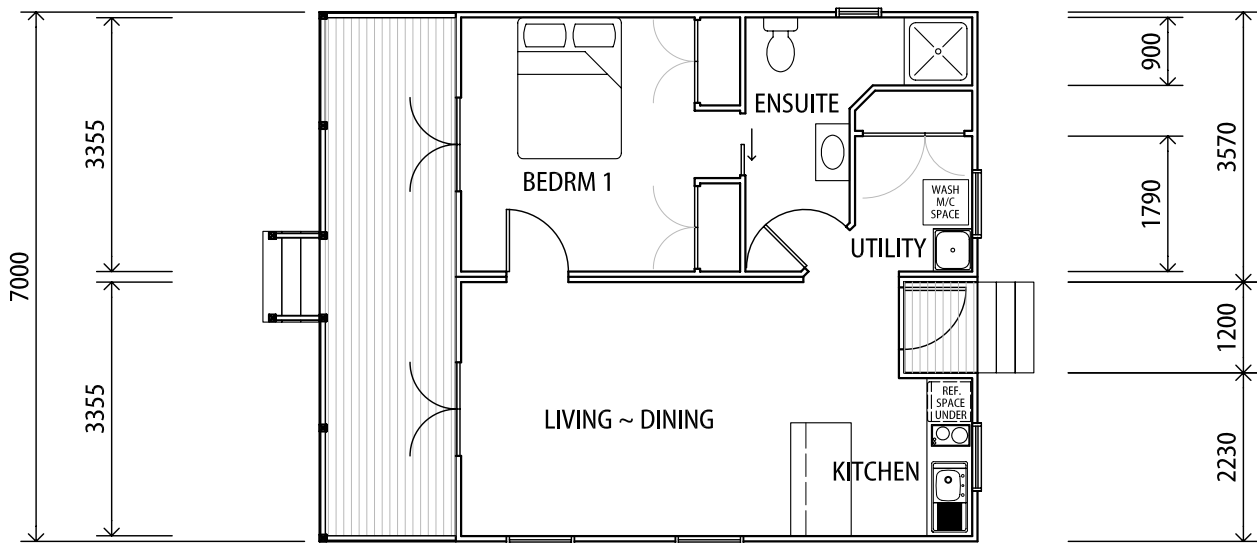

Q.T. Homes

Traditional Cottage Area = 60.9m²

- Two way Bathroom
- Galley Kitchen
- Built-in Robes
- Polished Timber Floors
- French Doors
- Raked Ceilings