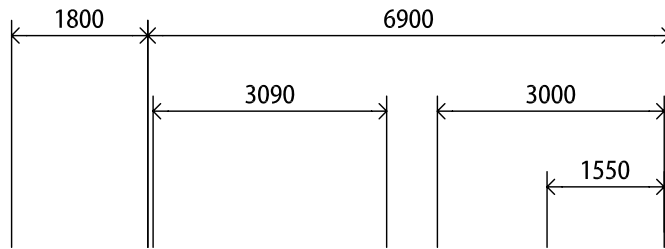

Q.T. Homes

Traditional Cottage Area = 60.9m²

- Two way Bathroom
- Galley Kitchen
- Built-in Robes
- Polished Timber Floors
- French Doors
- Raked Ceilings